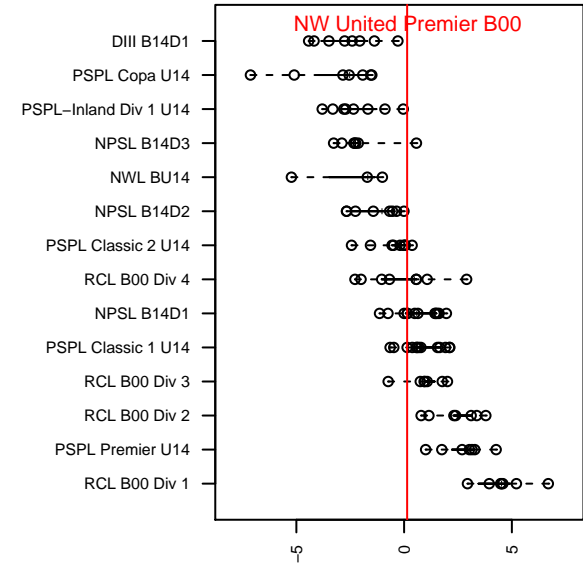

## NW United Premier B00

NW United FC  
 Burlington, WA  
 B00 total strength=1071  
 attack=2.46 defense=2.65  
 fall league = PSPL Classic 1 U14  
 spr league = Spr PSPL Classic 1 U14  
 notes= Martin 2013, 2014

alt names used:  
 NWU BU-14 A  
 Northwest United FC Martin  
 NWU BU14 Premier  
 NORTHWEST UNITED00 MARTIN  
 Northwest United FC Martin  
 NW UNITED FC B00 – MARTIN (WA)  
 NORTHWEST UNITED 00 MARTIN (WA)

Venues played:  
 2014 Skagit Firecracker U14  
 2014 ISC Gunners Invitational BU14  
 2014 WA Rush Cup BU14 Gold U14  
 2014 Skagit Super Cup U14 Gold  
 2014 PSPL Classic 1 U14  
 2014 Spr PSPL Classic 1 U14  
 2014 WA Cup BU14 Silver/Bronze U14

**attack and defense variance (black dot)  
relative to other teams  
and top 10 in region**

**attack and defense rating  
relative to others at age  
and all opponents in last 13 months**

**Performance relative to 13 month average**