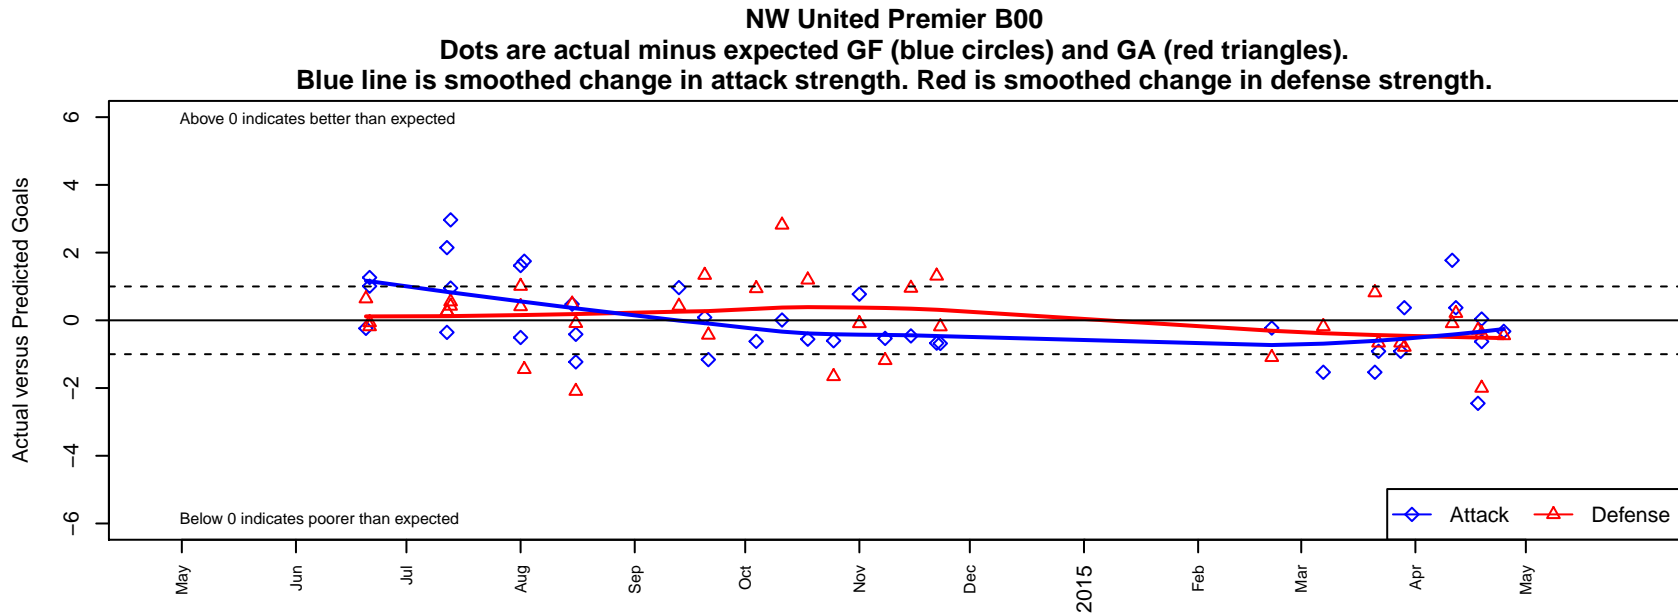

## NW United Premier B00

NW United FC  
 Burlington, WA  
 B00 total strength=1071  
 attack=2.46 defense=2.65  
 fall league = PSPL Classic 1 U14  
 spr league = Spr PSPL Classic 1 U14  
 notes= Martin 2013, 2014

**attack and defense variance (black dot)  
relative to other teams  
and top 10 in region**

**attack and defense rating  
relative to others at age  
and all opponents in last 13 months**

**Performance relative to 13 month average**