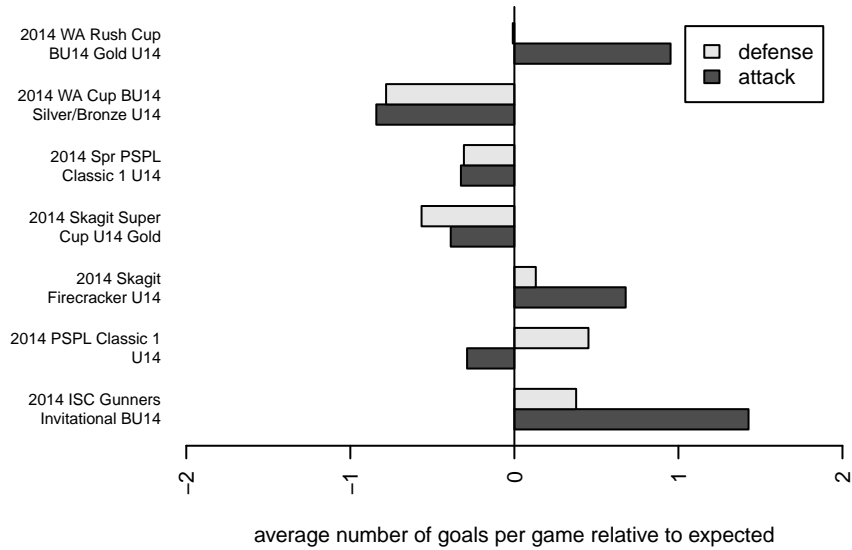

Venues played:  
 2014 Skagit Firecracker U14  
 2014 ISC Gunners Invitational BU14  
 2014 WA Rush Cup BU14 Gold U14  
 2014 Skagit Super Cup U14 Gold  
 2014 PSPL Classic 1 U14  
 2014 Spr PSPL Classic 1 U14  
 2014 WA Cup BU14 Silver/Bronze U14

**attack and defense variance (black dot)  
relative to other teams  
and top 10 in region**

**attack and defense rating  
relative to others at age  
and all opponents in last 13 months**

**Performance relative to 13 month average**